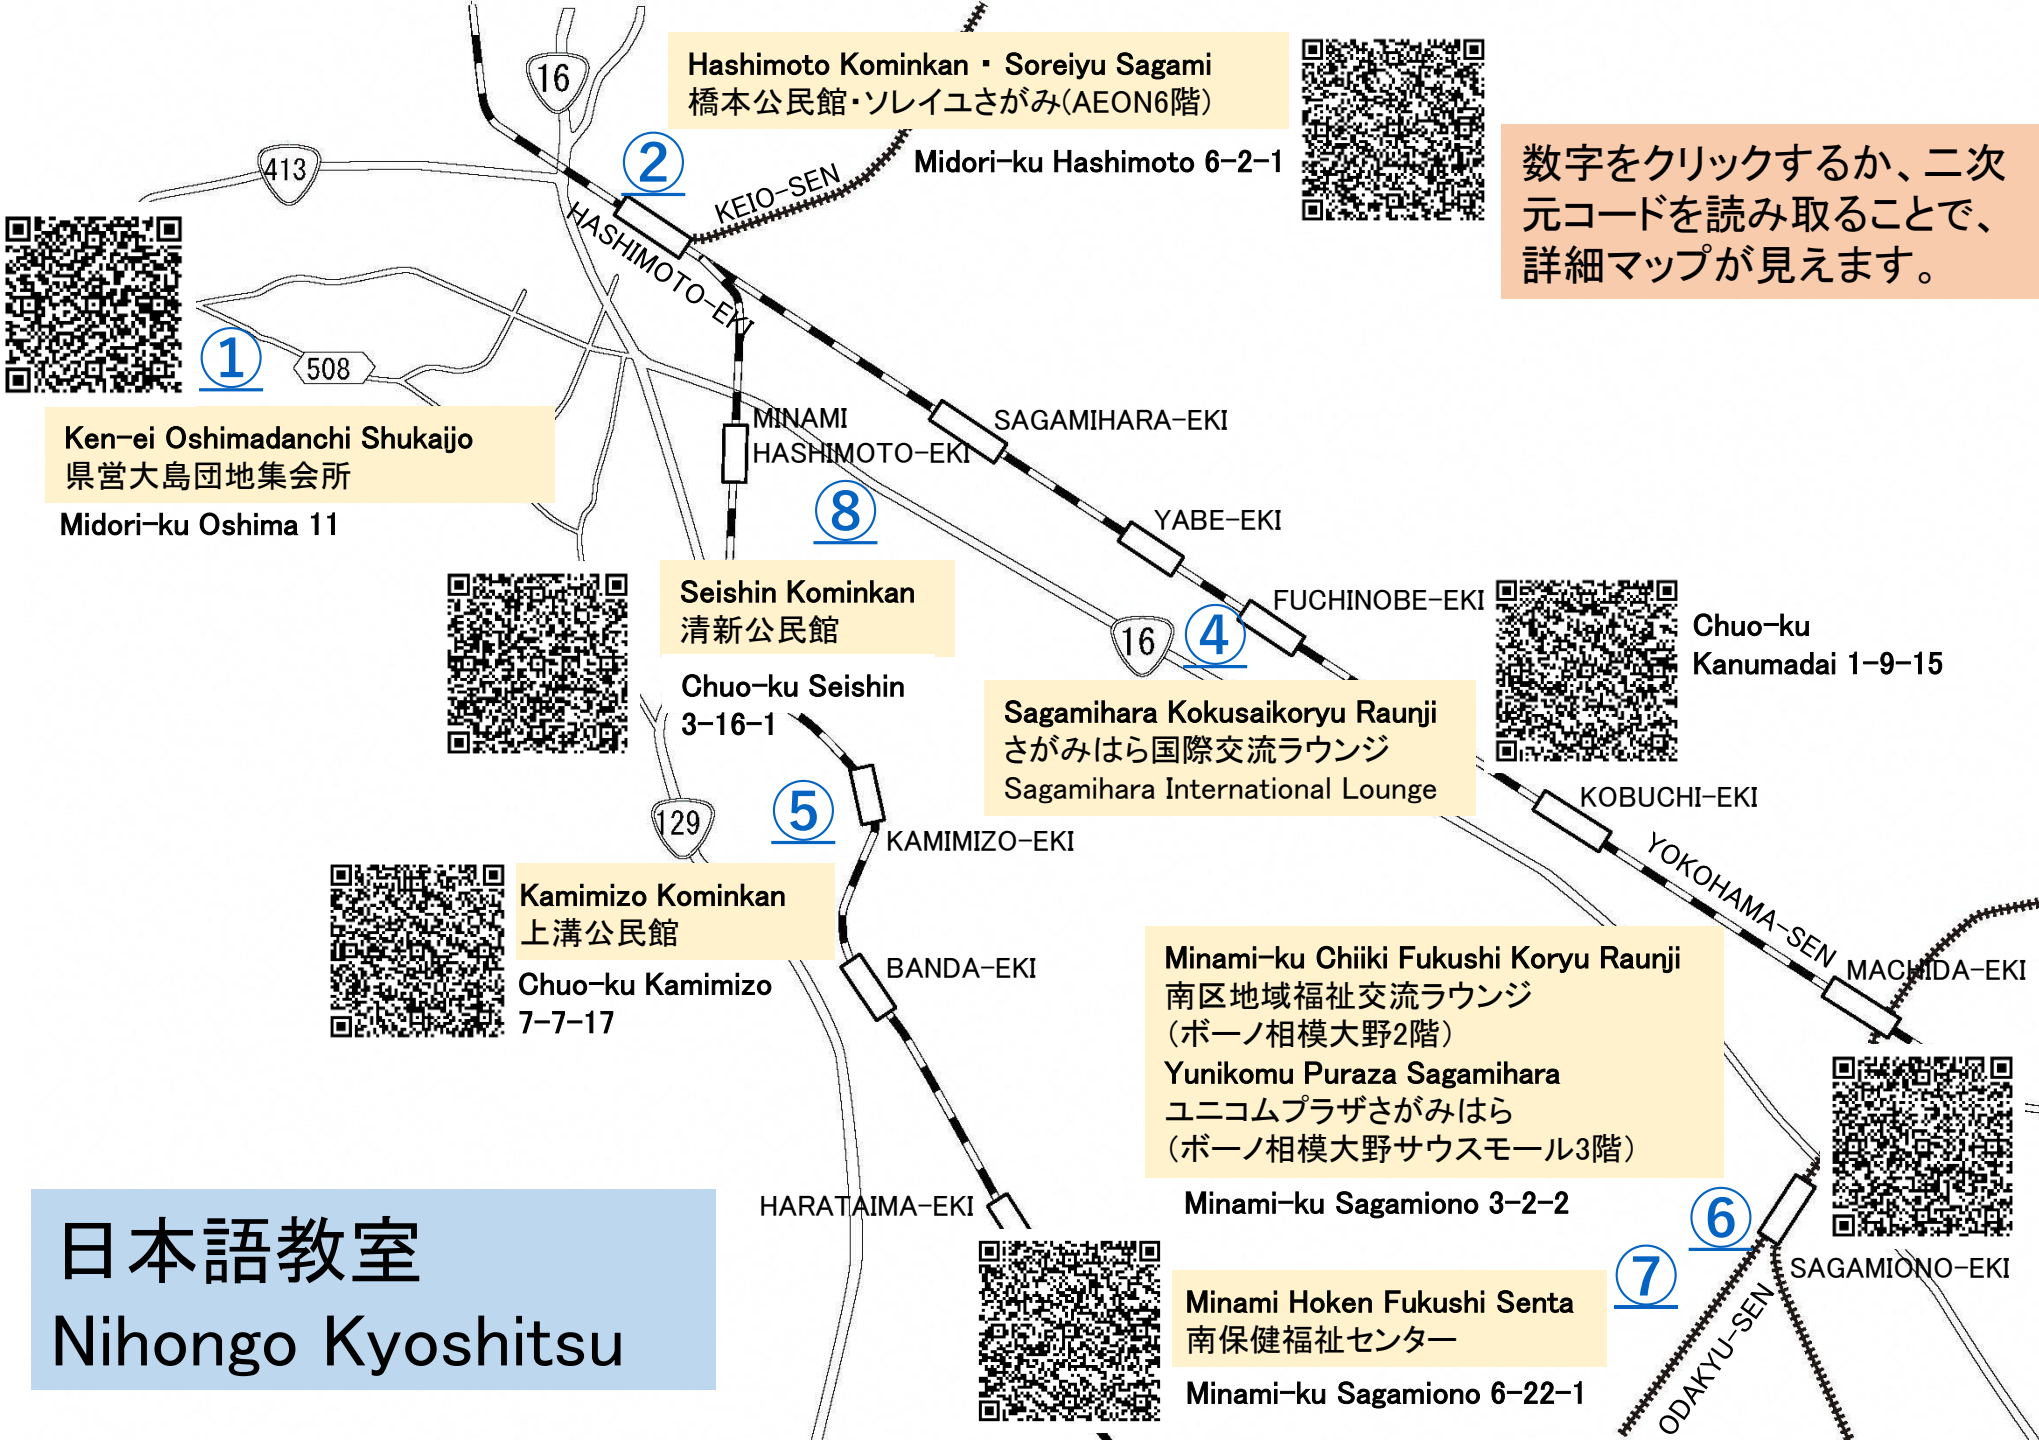

* Please call beforehand since some classes may be temporarily closed.

Day	Venue	Map No.	Hours	Levels	Group Name	Contact	Status
Mon	Sagamihara International Lounge	4	2:00 p.m. – 3:45 p.m.	Beginners to JLPT*	<i>Teniwoha no kai</i>	Yokota 090-9330-5625	Classroom,Online
Tue	Sagamihara International Lounge	4	6:30 p.m. – 8:00 p.m.	Beginners – Intermediate	<i>Kotonoha</i>	Matsuda 042-755-6940	Classroom
Wed	Sagamihara International Lounge	4	10:30 a.m. – 12:00 a.m.	Beginners – Intermediate	<i>Kotonoha</i>	Moritomo 042-755-5048	Classroom
	Sagamihara International Lounge	4	6:00 p.m. – 7:45 p.m.	Beginners to JLPT*	<i>Teniwoha no kai</i>	Yokota 090-9330-5625	Classroom,Online
	Kamimizo Community Center	5	6:30 p.m. – 8:00 p.m.	Beginners – Intermediate	Japanese	Shimada 042-761-2894	Classroom
Thu	Hashimoto Community Center, AEON 6th Floor Soleil Sagami Seminar Room 2, AEON 6th Floor	2	10:00 a.m. – 11:30 a.m.	Elementary – Intermediate	<i>Hashimoto Nihongo</i> <i>Kyoshitsu</i>	Gotou 042-762-7696	Classroom
Fri	Minami Health & Welfare Center	7	10:00 a.m. – 11:30 a.m.	Beginners – Elementary (no class in August)	<i>Nihongo no kai</i>	Suzuki 090-1102-2031	Classroom
Sat	Sagamihara International Lounge	4	2:00 p.m. – 4:00 p.m.	Beginners to JLPT*	<i>Teniwoha no kai</i>	Yokota 090-9330-5625	Classroom,Online
	Minami Ward Welfare Lounge (Bono Sagamiono, 2nd Floor)	6	7:00 p.m. – 8:30 p.m.	Beginners – Intermediate	<i>Nihongo no kai</i>	Yoshimura 042-742-3254	Classroom
	Unicom Plaza Sagamihara (Bono Sagamiono, South Mall, 3rd Floor)						

Sagamihara City, Sagamihara International Lounge

Hashimoto Kominkan・Soreiyu Sagami
橋本公民館・ソレイユさがみ(AEON6階)

Midori-ku Hashimoto 6-2-1

数字をクリックするか、二次元コードを読み取ることで、詳細マップが見えます。

Ken-ei Oshimadanchi Shukaijo
県営大島団地集会所
Midori-ku Oshima 11