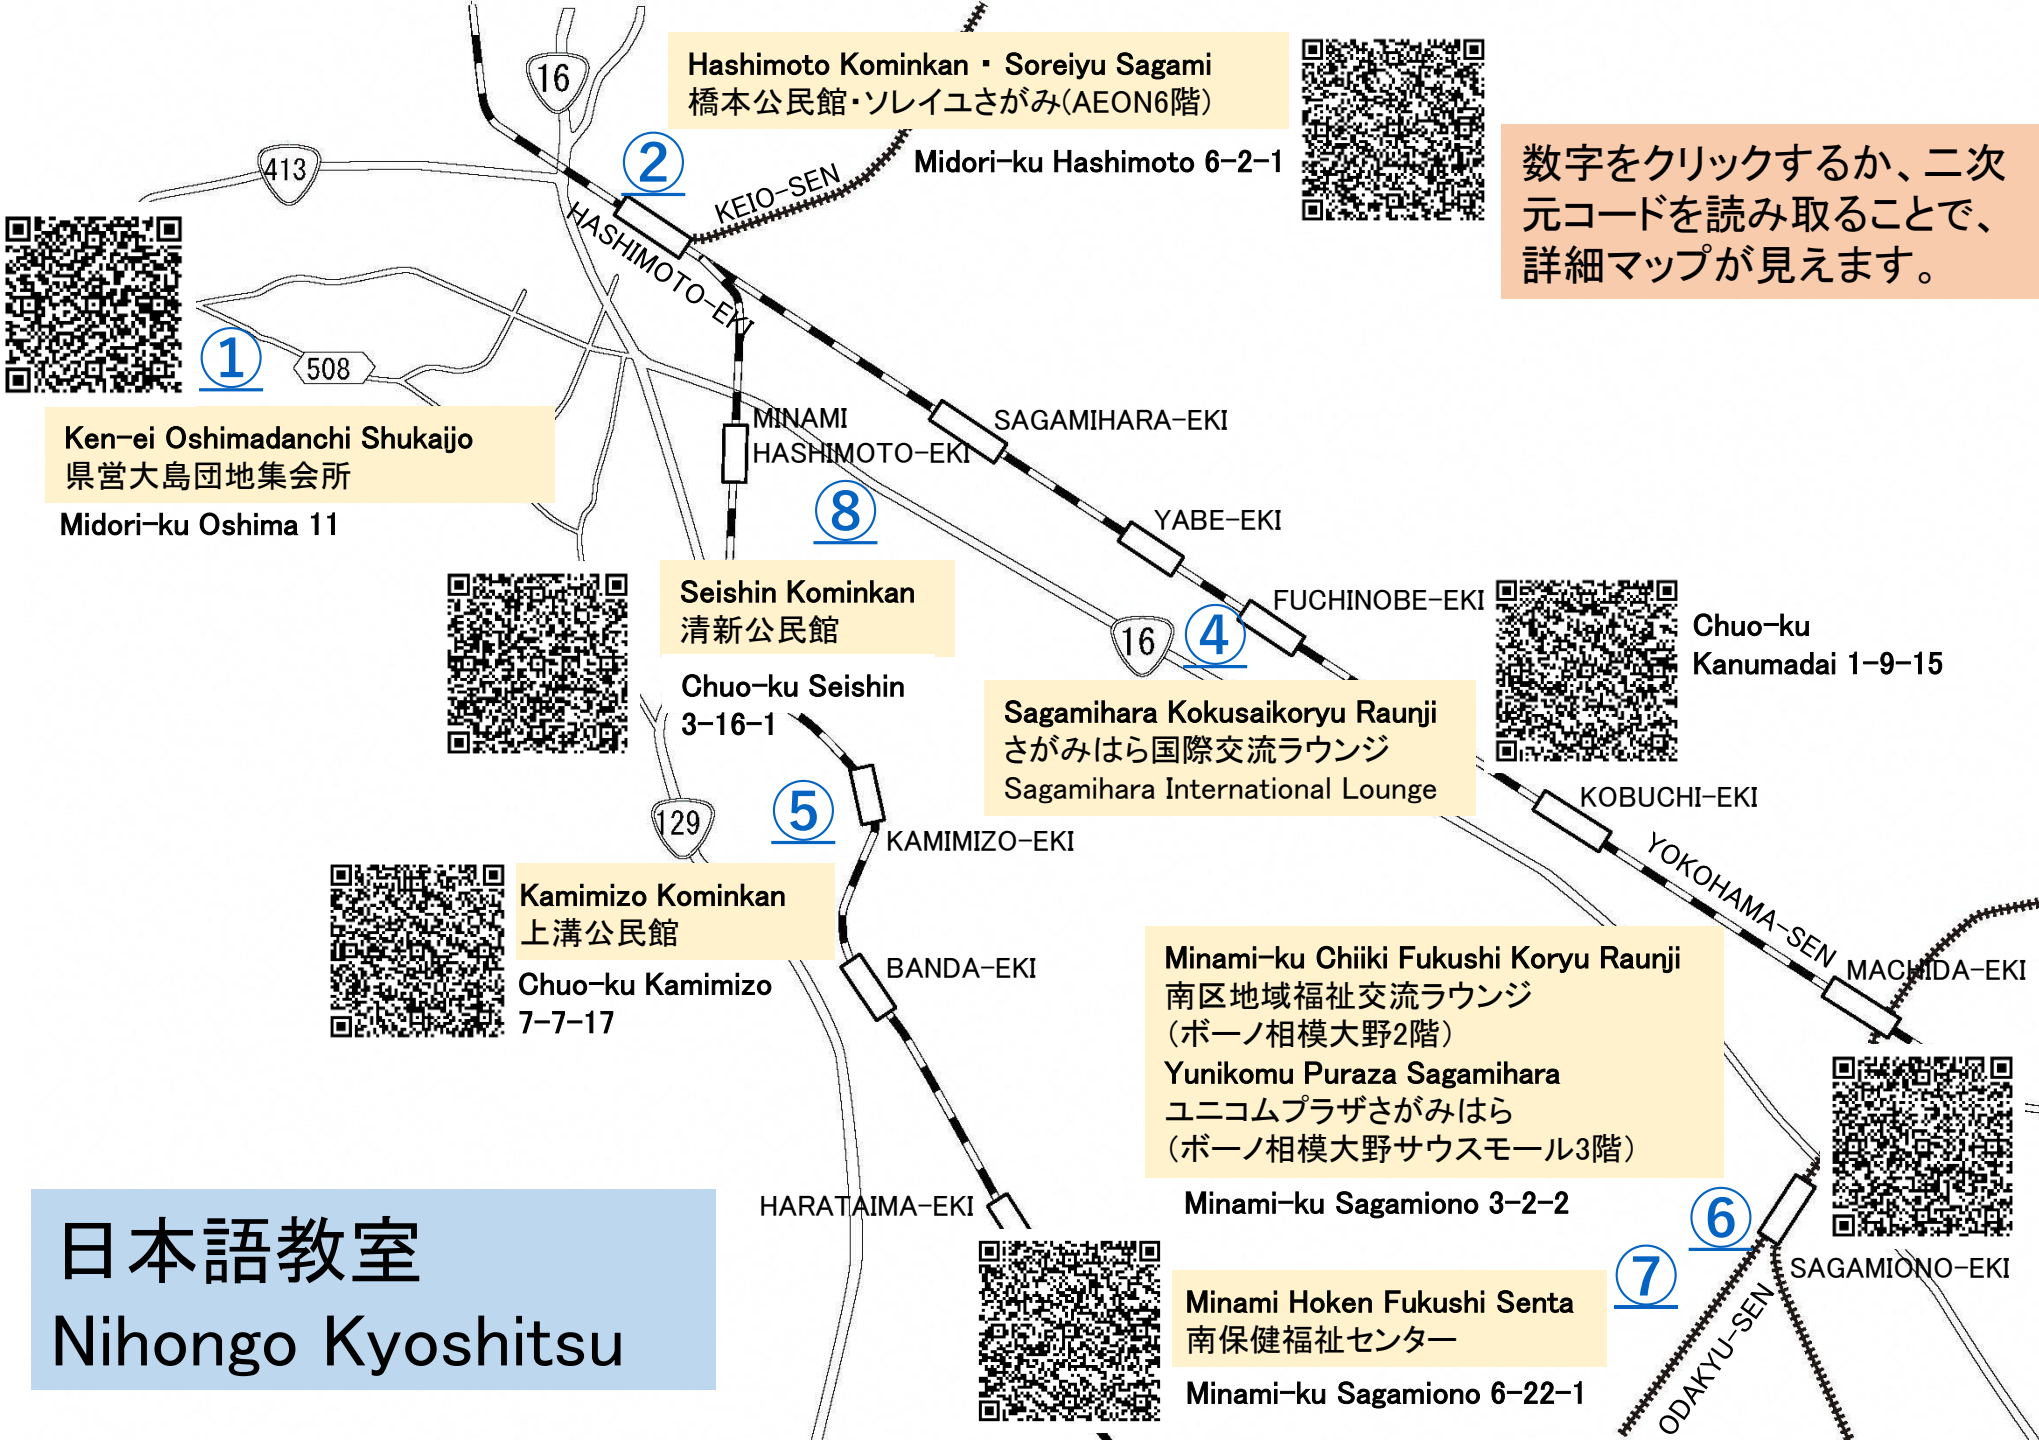

Please call the Sagamihara International Lounge at 042-750-4150 or directly the classes listed below.

Day	Venue	Map No.	Hours	Levels	Group Name	Contact	Status
Mon	Sagamihara International Lounge	4	2:00 p.m. – 3:45 p.m.	Beginners to JLPT*	<i>Teniwoha no kai</i>	Yokota 090-9330-5625	Classroom,Online
Tue	Sagamihara International Lounge	4	6:30 p.m. – 8:00 p.m.	Beginners – Intermediate	<i>Kotonoha</i>	Matsuda 042-755-6940	Classroom
Wed	Sagamihara International Lounge	4	10:30 a.m. – 12:00 a.m.	Beginners – Intermediate	<i>Kotonoha</i>	Moritomo 042-755-5048	Classroom
	Sagamihara International Lounge	4	6:00 p.m. – 7:45 p.m.	Beginners to JLPT*	<i>Teniwoha no kai</i>	Yokota 090-9330-5625	Classroom,Online
	Kamimizo Community Center	5	6:30 p.m. – 8:00 p.m.	Beginners – Intermediate	Japanese	Shimada 042-761-2894	Classroom
Thu	Hashimoto Community Center, AEON 6th Floor Soleil Sagami Seminar Room 2, AEON 6th Floor	2	10:00 a.m. – 11:30 a.m.	Elementary – Intermediate	<i>Hashimoto Nihongo Kyoshitsu</i>	Gotou 042-762-7696	Classroom
Fri	Minami Health & Welfare Center	7	10:00 a.m. – 11:30 a.m.	Beginners – Elementary (no class in August)	<i>Nihongo no kai</i>	Suzuki 090-1102-2031	Classroom
Sat	Sagamihara International Lounge	4	2:00 p.m. – 4:00 p.m.	Beginners to JLPT*	<i>Teniwoha no kai</i>	Yokota 090-9330-5625	Classroom,Online
	Minami Ward Welfare Lounge (Bono Sagamiono, 2nd Floor)	6	7:00 p.m. – 8:30 p.m.	Beginners – Intermediate	<i>Nihongo no kai</i>	Yoshimura 042-742-3254	Classroom
	Unicom Plaza Sagamihara (Bono Sagamiono, South Mall, 3rd Floor)						

Sagamihara City, Sagamihara International Lounge

Hashimoto Kominkan・Soreiyu Sagami
橋本公民館・ソレイユさがみ(AEON6階)

Midori-ku Hashimoto 6-2-1

数字をクリックするか、二次元コードを読み取ることで、詳細マップが見えます。

Ken-ei Oshimadanchi Shukaijo
県営大島団地集会所
Midori-ku Oshima 11