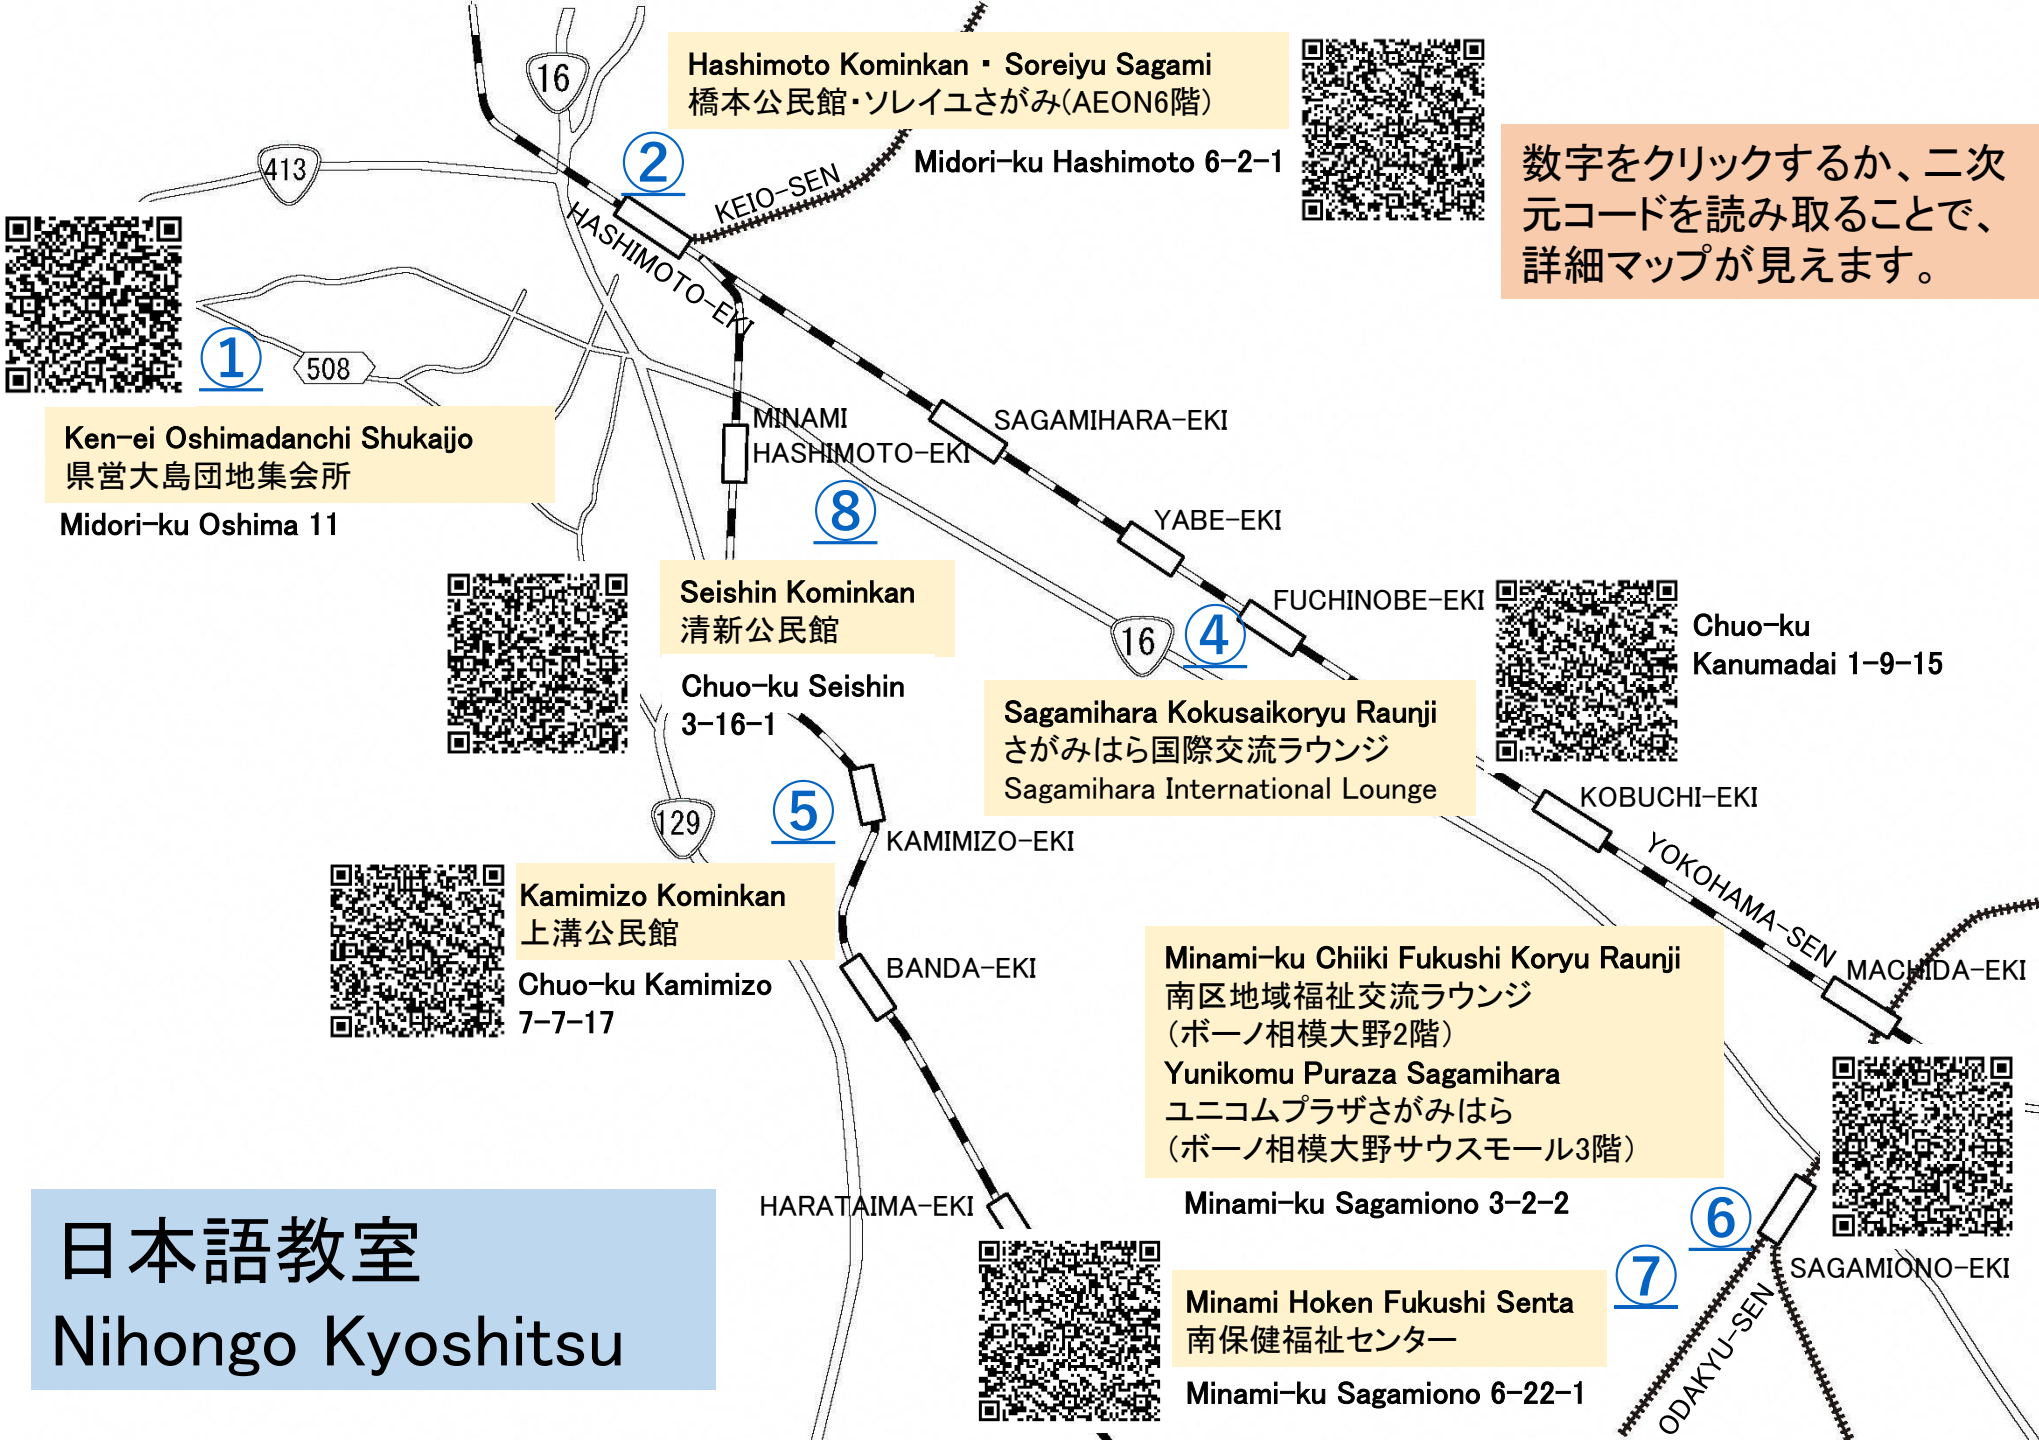

Araw	Lugar	Map No.	Oras	Katangian	Grupong Nangangasiwa	Para sa Impormasyon	
Lunes	Sagamihara International Exchange Lounge	4	Hapon 2:00~3:45	Beginners~Japanese Licence Exam. Level	Te ni o ha No Kai	Yokota 090-9330-5625	Classroom, Online
Martes	Sagamihara International Exchange Lounge	4	Gabi 6:30~8:00	Beginners~Intermediate Level	Koto no ha	Matsuda 042-755-6940	Classroom
Miyerkules	Sagamihara International Exchange Lounge	4	Umaga 10:30~12:00	Beginners~Intermediate	Koto no ha	Moritomo 042-755-5048	Classroom
	Sagamihara International Exchange Lounge	4	Gabi 6:00~7:45	Beginners~Japanese Licence Exam. Level	Te ni o ha No Kai	Yokota 090-9330-5625	Classroom, Online
	Kamimizo Kominkan	5	Gabi 6:30~8:00	Beginners~Intermediate Level	Japanese	Shimada 042-761-2894	Classroom
Huwebes	Hashimoto Kominkan (AEON 6 Flr.), Soleui Sagami Seminar Room 2 (AEON 6Flr.)	2	Umaga 10:00~11:30	Beginners~Intermediate	Hashimoto Nihongo Kyoshitsu	Gotou 042-762-7696	Classroom
Biyernes	Minami Hoken Fukushi Center	7	Umaga 10:00~11:30	Beginners, Elementary Level (Walang pasok pag Agosto)	Nihongo no kai	Suzuki 090-1102-2031	Classroom
Sabado	Sagamihara International Exchange Lounge	4	Hapon 2:00~4:00	Beginners~Japanese Licence Exam. Level	Te ni o ha No Kai	Yokota 090-9330-5625	Classroom, Online
	Minamiku Chiiki Fukushi Exchange Lounge (Bono Sagamiono 2nd Flr.) Unicom Plaza Sagamihara (Bono Sagamiono South Mall 3rd Flr.)	6	Gabi 7:00~8:30	Beginners~Intermediate Level	Nihongo no kai	Yoshimura 042-742-3254	Classroom

Sagamihara City Sagamihara International Lounge

Hashimoto Kominkan・Soreiyu Sagami
橋本公民館・ソレイユさがみ(AEON6階)

Midori-ku Hashimoto 6-2-1

数字をクリックするか、二次元コードを読み取ることで、詳細マップが見えます。

Ken-ei Oshimadanchi Shukaijo
県営大島団地集会所
Midori-ku Oshima 11