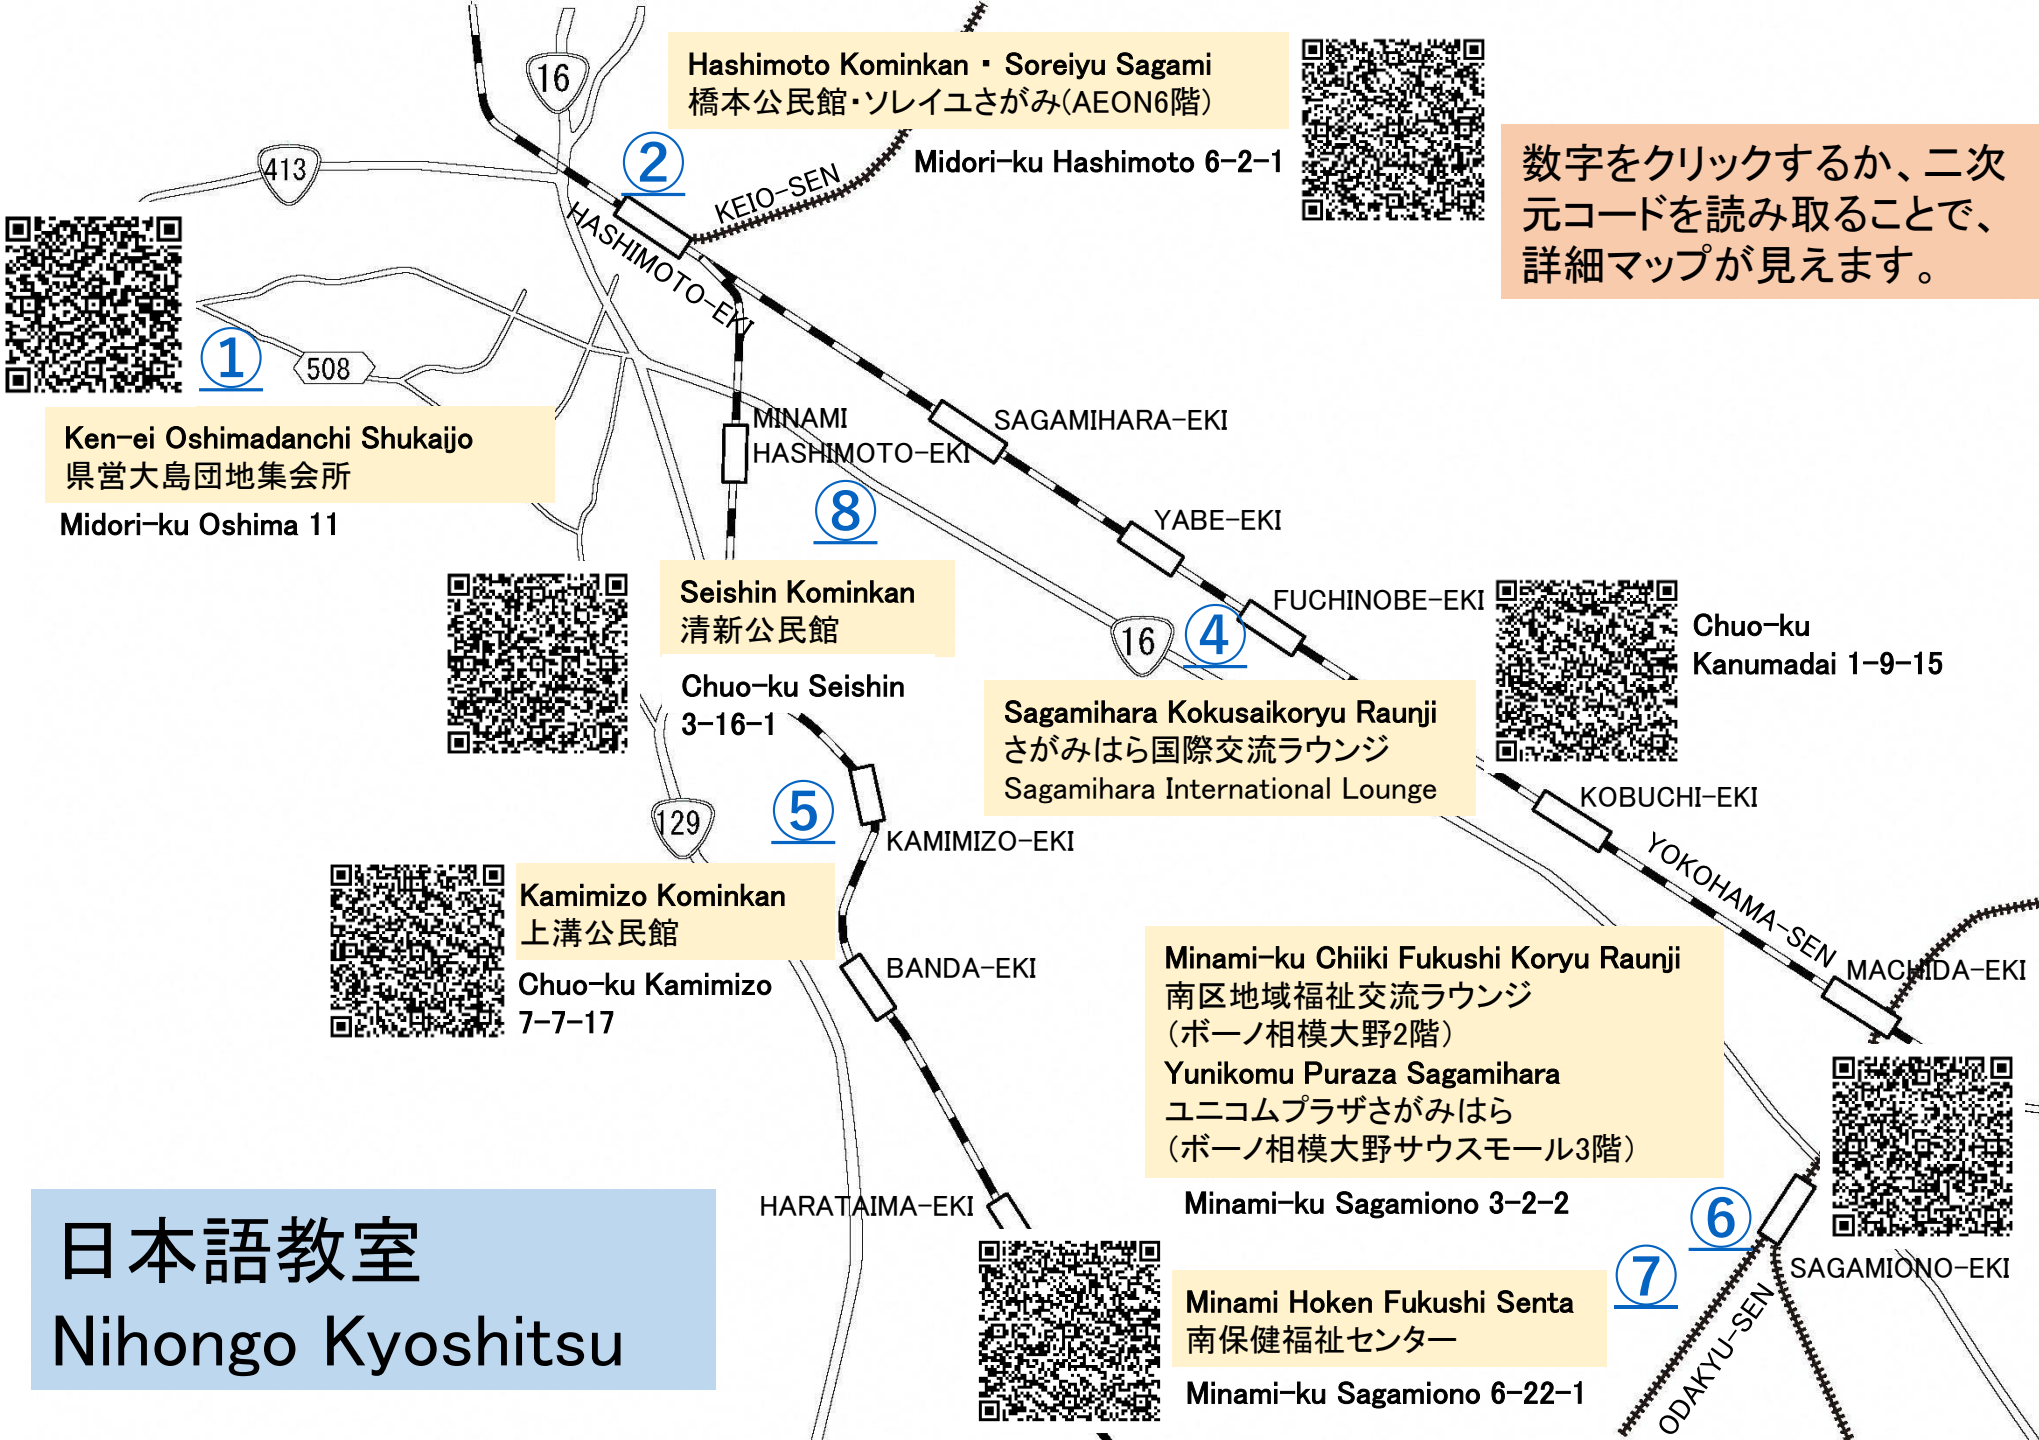

Please call the Sagamihara International Lounge at 042-750-4150 or directly the classes listed below.

Day	Venue	Map No.	Hours	Levels	Group Name	Contact	Status
Mon	Sagamihara International Lounge	4	2:00 p.m. – 3:45 p.m.	Beginners to JLPT*	<i>Teniwoha no kai</i>	Yokota 090-9330-5625	Classroom,Online
Tue	Sagamihara International Lounge	4	6:30 p.m. – 8:00 p.m.	Beginners – Intermediate	<i>Kotonoha</i>	Matsuda 042-755-6940	Classroom
Wed	Sagamihara International Lounge	4	10:30 a.m. – 12:00 a.m.	Beginners – Intermediate	<i>Kotonoha</i>	Moritomo 042-755-5048	Classroom
	Sagamihara International Lounge	4	6:00 p.m. – 7:45 p.m.	Beginners to JLPT*	<i>Teniwoha no kai</i>	Yokota 090-9330-5625	Classroom,Online
	Kamimizo Community Center	5	6:30 p.m. – 8:00 p.m.	Beginners – Intermediate	Japanese	Terao 090-1513-7912	Classroom
Thu	Hashimoto Community Center, AEON 6th Floor Soleil Sagami Seminar Room 2, AEON 6th Floor	2	10:00 a.m. – 11:30 a.m.	Beginners – Intermediate	<i>Hashimoto Nihongo</i> <i>Kyoshitsu</i>	Gotou 042-762-7696	Classroom
Fri	Minami Health & Welfare Center	7	10:00 a.m. – 11:30 a.m.	Beginners – Elementary (no class in August)	<i>Nihongo no kai</i>	Ueda 042-705-1737	Classroom
Sat	Sagamihara International Lounge	4	2:00 p.m. – 4:00 p.m.	Beginners to JLPT*	<i>Teniwoha no kai</i>	Yokota 090-9330-5625	Classroom,Online
	Minami Ward Welfare Lounge (Bono Sagamiono, 2nd Floor)	6	7:00 p.m. – 8:30 p.m.	Beginners – Intermediate	<i>Nihongo no kai</i>	Nakazato 090-3543-1853	Classroom
	Unicom Plaza Sagamihara (Bono Sagamiono, South Mall, 3rd Floor)						

Sagamihara City, Sagamihara International Lounge

Hashimoto Kominkan・Soreiyu Sagami
橋本公民館・ソレイユさがみ(AEON6階)

Midori-ku Hashimoto 6-2-1

数字をクリックするか、二次元コードを読み取ることで、詳細マップが見えます。

Ken-ei Oshimadanchi Shukaijo
県営大島団地集会所

FUCHINOBE-EKI

YABE-EKI

SAGAMIHARA-EKI

MINAMI
HASHIMOTO-EKI

HASHIMOTO-EKI

KEIO-SEN

YOKOHAMA-SEN

MACHIDA-EKI