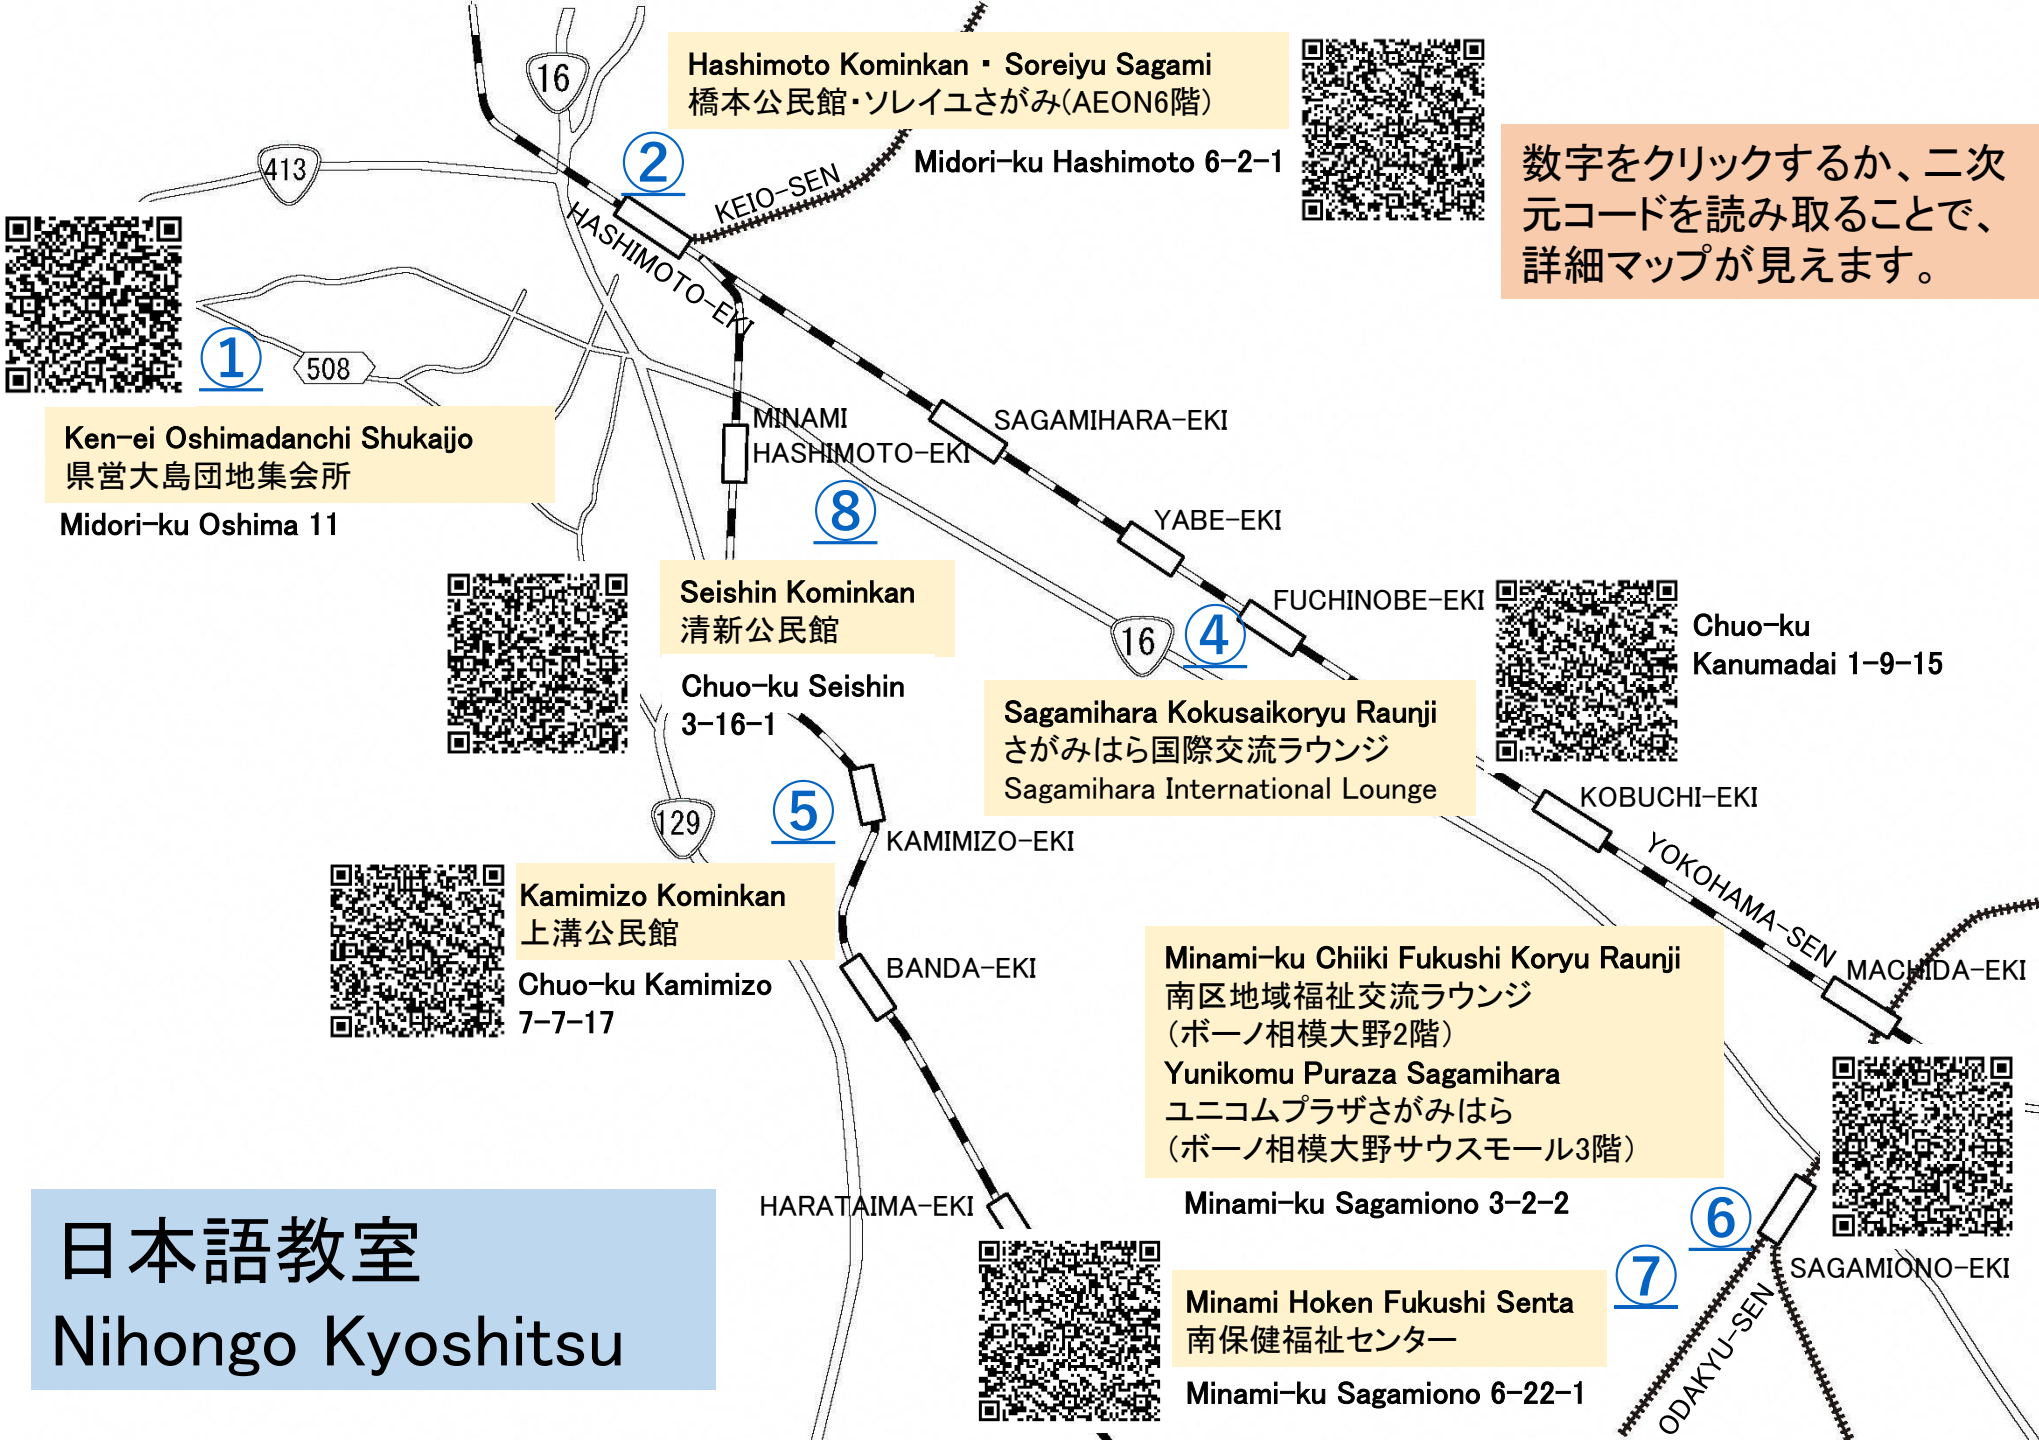

Please call the Sagamihara International Lounge at 042-750-4150 or directly the classes listed below.

Day	Venue	Map No.	Hours	Levels	Group Name	Contact	Status
Mon	Sagamihara International Lounge	4	2:00 p.m. – 3:45 p.m.	Beginners to JLPT*	<i>Teniwoha no kai</i>	Yokota 090-9330-5625	Classroom,Online
Tue	Sagamihara International Lounge	4	6:30 p.m. – 8:00 p.m.	Beginners – Intermediate	<i>Kotonoha</i>	Matsuda 042-755-6940	Classroom
Wed	Sagamihara International Lounge	4	10:30 a.m. – 12:00 a.m.	Beginners – Intermediate	<i>Kotonoha</i>	Tsunefuji 090-9104-1815	Classroom
	Sagamihara International Lounge	4	6:00 p.m. – 7:45 p.m.	Beginners to JLPT*	<i>Teniwoha no kai</i>	Yokota 090-9330-5625	Classroom,Online
	Kamimizo Community Center	5	6:30 p.m. – 8:00 p.m.	Beginners – Intermediate	Japanese	Terao 090-1513-7912	Classroom
Thu	Hashimoto Community Center, AEON 6th Floor Soleil Sagami Seminar Room 2, AEON 6th Floor	2	10:00 a.m. – 11:30 a.m.	Beginners – Intermediate	<i>Hashimoto Nihongo</i> <i>Kyoshitsu</i>	Gotou 042-762-7696	Classroom
Fri	Minami Health & Welfare Center	7	10:00 a.m. – 11:30 a.m.	Beginners – Elementary (no class in August)	<i>Nihongo no kai</i>	Ueda 042-705-1737	Classroom
Sat	Sagamihara International Lounge	4	2:00 p.m. – 4:00 p.m.	Beginners to JLPT*	<i>Teniwoha no kai</i>	Yokota 090-9330-5625	Classroom,Online
	Minami Ward Welfare Lounge (Bono Sagamiono, 2nd Floor)	6	7:00 p.m. – 8:30 p.m.	Beginners – Intermediate	<i>Nihongo no kai</i>	Nakazato 090-3543-1853	Classroom
	Unicom Plaza Sagamihara (Bono Sagamiono, South Mall, 3rd Floor)						

Sagamihara City, Sagamihara International Lounge

Hashimoto Kominkan・Soreiyu Sagami
橋本公民館・ソレイユさがみ(AEON6階)

Midori-ku Hashimoto 6-2-1

数字をクリックするか、二次元コードを読み取ることで、詳細マップが見えます。

Ken-ei Oshimadanchi Shukaijo
県営大島団地集会所

MINAMI
HASHIMOTO-EKI

SAGAMIHARA-EKI

YABE-EKI

FUCHINOBE-EKI

KOBUCHI-EKI

YOKOHAMA-SEN
MACHIDA-EKI

SAGAMIONO-EKI

ODAKYU-SEN